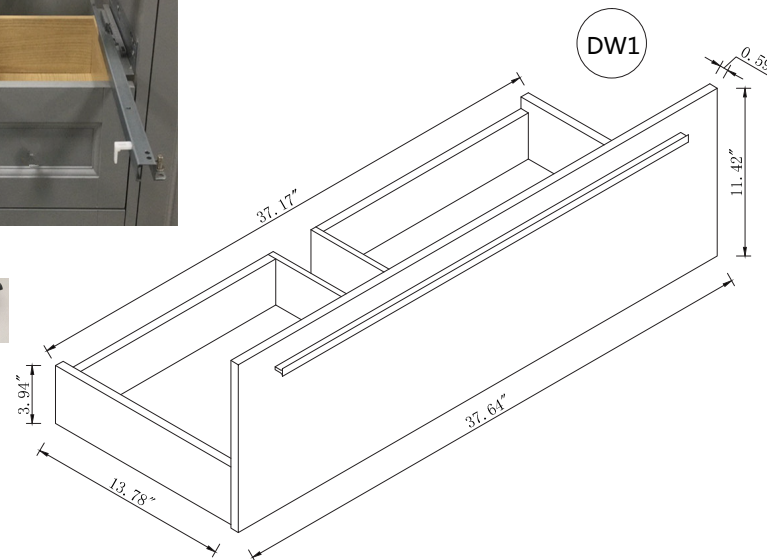

Top view

Back view

Side view

Front view

Drawer Interior Size

DWG. NO.:

MODEL NO.:

VF43540MGN

ALTERATIONS

1	
2	
3	
4	

FOR PROPOSAL ONLY ALL DIMENSIONS TO BE VERIFIED

SCALE:

DWG. BY:

CHECKED BY:

DATE:

PROJECT: