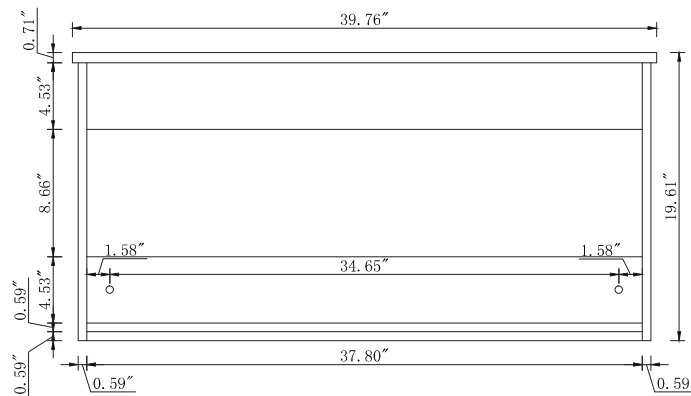

Top view

Back view

Side view

Front view

Drawer Interior Size

DWG. NO.:

MODEL NO.:

VF43540MGN

ALTERATIONS

1	
2	
3	
4	

FOR PROPOSAL ONLY ALL DIMENSIONS TO BE VERIFIED

SCALE:

DWG. BY:

CHECKED BY:

DATE:

PROJECT: