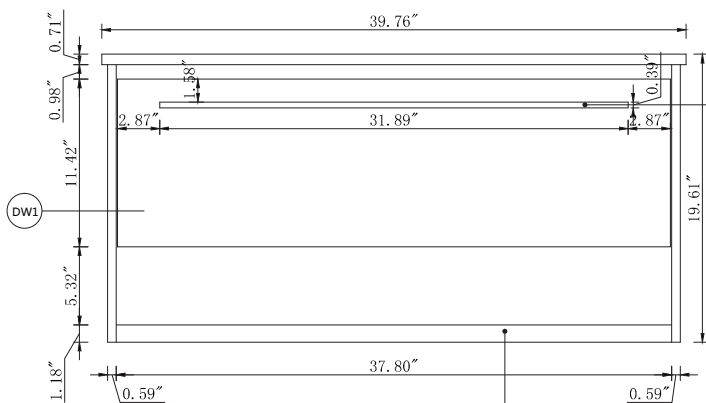

Top view

Back view

Side view

Front view

Drawer Interior Size

DWG. NO.:

MODEL NO.:

VF43540MGN

ALTERATIONS

1	
2	
3	
4	

FOR PROPOSAL ONLY ALL DIMENSIONS TO BE VERIFIED

SCALE:

DWG. BY:

CHECKED BY:

DATE:

PROJECT: