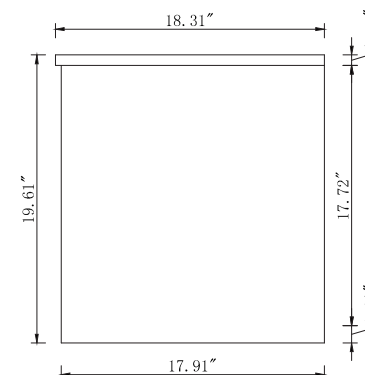

Top view

Back view

Side view

Front view

Drawer Interior Size

DWG. NO.:

MODEL NO.:

VF43540MGN

ALTERATIONS

1	
2	
3	
4	

FOR PROPOSAL ONLY ALL DIMENSIONS TO BE VERIFIED

SCALE:

DWG. BY:

CHECKED BY:

DATE:

PROJECT: